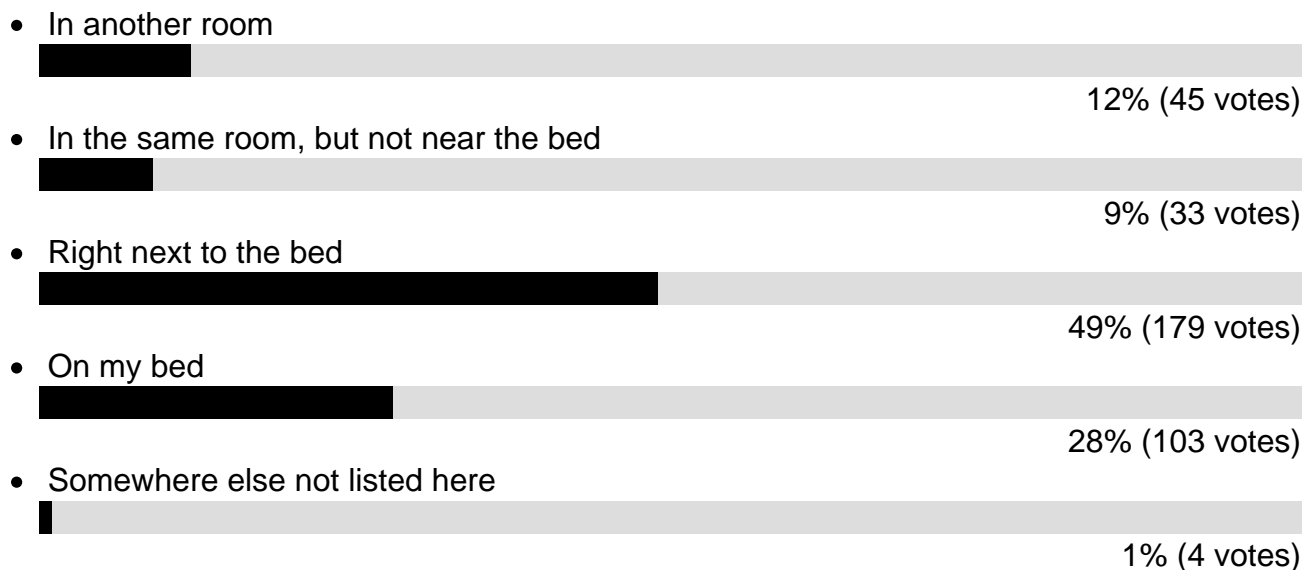

Sweet dreams! Every night while you sleep, your phone can be found? ^[1]

Total votes: 364

Footer menu

- ▼ [Contact Alice!](#)
 - [Content Use](#)
 - [Media Inquiries](#)
 - [Comments & Corrections](#)
- ▼ [Syndication & Licensing](#)
 - [Licensing Q&As](#)
 - [Get Alice! on Your Website](#)
 - [Full Site Syndication](#)
 - [Link to Go Ask Alice!](#)

Go Ask Alice! is not an emergency or instant response service.

If you are in an urgent situation, please [visit our Emergency page](#) to view a list of 24 hour support services and hotlines.

Source URL: <http://mobile.goaskalice.columbia.edu/polls/sweet-dreams-every-night-while-you-sleep-your-phone-can-be-found%E2%80%A60?page=6>